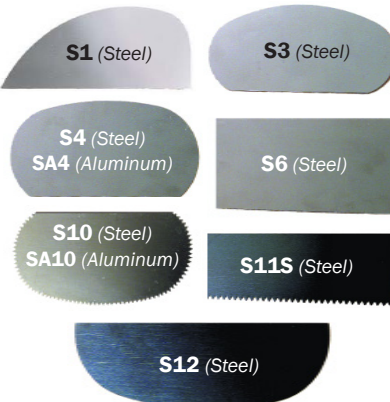

Kemper Wooden Ribs

Item #	1-5 @	6-11 @	12+ @
RB00.....	\$18.69	\$14.59	\$13.08
RB1.....	\$8.85	\$7.08	\$6.20
RB2.....	\$7.99	\$6.39	\$5.59
RB3.....	\$7.45	\$5.96	\$5.22
RB4.....	\$8.45	\$6.76	\$5.92
RB5.....	\$10.99	\$8.79	\$7.69
RB6.....	\$9.39	\$7.51	\$6.57
RB7.....	\$8.09	\$6.47	\$5.66
RB8.....	\$9.85	\$7.88	\$6.90

Economy Ribs

Set of 5 wood ribs in a variety of shapes.

Garrity Texture Ribs

Each side has a different pattern for consistent texture on your vessel or slabs. Foot2 rib has a curved edge for shaping and straight edge to stabilize against the wheel.

TEXTURE1-9.....	\$19.20
TEXTUREMICRO.....	\$19.20
FOOT2.....	\$16.80

Steel & Aluminum Scrapers

	1-5 @	6-11 @	12+ @
S1.....	\$3.59	\$2.87	\$2.51
S3.....	\$3.75	\$3.00	\$2.63
S4.....	\$3.65	\$2.92	\$2.56
SA4.....	\$4.09	\$3.27	\$2.86
S6.....	\$3.30	\$2.64	\$2.31
S10.....	\$4.25	\$3.40	\$2.98
SA10.....	\$4.59	\$3.67	\$3.21
S11S.....	\$5.59	\$4.47	\$3.91
S12.....	\$5.59	\$4.47	\$3.91

Xiem Steel Ribs

Tailored for your shaping, trimming, cutting, & finishing needs on a variety of materials. SSR4A is the only serrated rib.

SSR1A, SSR2A, SSR3A.....smooth.....	\$3.25
SSR1B, SSR2B, SSR3B....smooth.....	\$4.25
SSR1C, SSR2C, SSR3C.....smooth.....	\$4.25
SSR4A.....serrated.....	\$4.25
SSR4B.....smooth.....	\$4.25