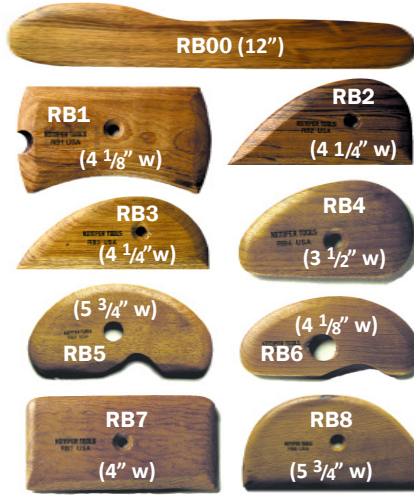

Quantity discounts apply on multiples of the same item

TOOLS

MKM Wooden Ribs

Item #	Dimensions	Price
W1.....	3½"L x 17/8"w.....	\$8.95
W2.....	2½"L x 1¾"w.....	\$7.95
W2B.....	4½"L x 3"w.....	\$8.95
W2C.....	6¾"L x 4½"w.....	\$13.95
W3A.....	3"L x 11/8"w.....	\$7.95
W4.....	45/8"L x 17/8"w.....	\$8.95
W6.....	41/8"L x 17/8"w.....	\$8.95
W7A.....	27/8"L x 17/8"w.....	\$8.95
W8A.....	41/8"L x 2¼"w.....	\$8.95
W8B.....	6¾"L x 27/8"w.....	\$13.95
W9.....	4¾"L x 2"w.....	\$8.95
W11.....	41/8"L x 6¼"w.....	\$11.95
W12B.....	6"L x 37/8"w.....	\$13.95
W20.....	8"L x 21/8"w.....	\$13.95
W21A.....	8¾"L x 2"w.....	\$13.95
W22A.....	12¾"L x 21/8"w.....	\$18.95

Kemper Wooden Ribs

Item #	1-5 @	6-11 @	12+ @
RB00.....	\$18.69	\$14.59	\$13.08
RB1.....	\$8.85	\$7.08	\$6.20
RB2.....	\$7.99	\$6.39	\$5.59
RB3.....	\$7.45	\$5.96	\$5.22
RB4.....	\$8.45	\$6.76	\$5.92
RB5.....	\$10.99	\$8.79	\$7.69
RB6.....	\$9.39	\$7.51	\$6.57
RB7.....	\$8.09	\$6.47	\$5.66
RB8.....	\$9.85	\$7.88	\$6.90

Economy Ribs

Set of 5 wood ribs in a variety of shapes.

Garrity Texture Ribs

Each side has a different pattern for consistent texture on your vessel or slabs. Foot2 rib has a curved edge for shaping and straight edge to stabilize against the wheel.

TEXTURE1-9.....	\$19.20
TEXTUREMICRO.....	\$19.20
FOOT2.....	\$16.80

Steel & Aluminum Scrapers

	1-5 @	6-11 @	12+ @
S1.....	\$3.59	\$2.87	\$2.51
S3.....	\$3.75	\$3.00	\$2.63
S4.....	\$3.65	\$2.92	\$2.56
SA4.....	\$4.09	\$3.27	\$2.86
S6.....	\$3.30	\$2.64	\$2.31
S10.....	\$4.25	\$3.40	\$2.98
SA10.....	\$4.59	\$3.67	\$3.21
S11S.....	\$5.59	\$4.47	\$3.91
S12.....	\$5.59	\$4.47	\$3.91