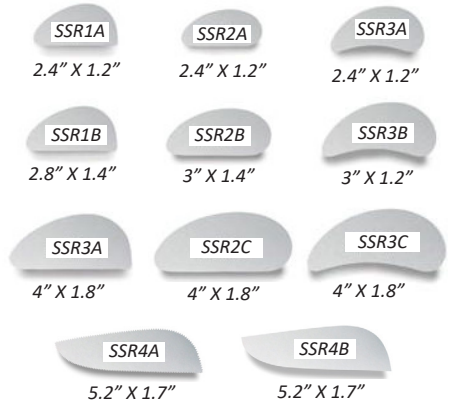

Quantity discounts apply on multiples of the same item

TOOLS

MKM Wooden Ribs

Item #	Dimensions	Price
W1.....	3½"L x 17/8"w.....	\$8.95
W2.....	2½"L x 1¾"w.....	\$7.95
W2B.....	4½"L x 3"w.....	\$8.95
W2C.....	6¾"L x 4½"w.....	\$13.95
W3A.....	3"L x 11/8"w.....	\$7.95
W4.....	45/8"L x 17/8"w.....	\$8.95
W6.....	41/8"L x 17/8"w.....	\$8.95
W7A.....	27/8"L x 17/8"w.....	\$8.95
W8A.....	41/8"L x 2¼"w.....	\$8.95
W8B.....	6¾"L x 27/8"w.....	\$13.95
W9.....	4¾"L x 2"w.....	\$8.95
W11.....	41/8"L x 6¼"w.....	\$11.95
W12B.....	6"L x 37/8"w.....	\$13.95
W20.....	8"L x 21/8"w.....	\$13.95
W21A.....	8¾"L x 2"w.....	\$13.95
W22A.....	12¾"L x 21/8"w.....	\$18.95

Economy Ribs

Set of 5 wood ribs in a variety of shapes.

Garrity Texture Ribs

Each side has a different pattern for consistent texture on your vessel or slabs. Foot2 rib has a curved edge for shaping and straight edge to stabilize against the wheel.

TEXTURE1-9.....	\$19.20
TEXTUREMICRO.....	\$19.20
FOOT2.....	\$16.80

Steel & Aluminum Scrapers

	1-5 @	6-11 @	12+ @
S1.....	\$3.59	\$2.87	\$2.51
S3.....	\$3.75	\$3.00	\$2.63
S4.....	\$3.65	\$2.92	\$2.56
SA4.....	\$4.09	\$3.27	\$2.86
S6.....	\$3.30	\$2.64	\$2.31
S10.....	\$4.25	\$3.40	\$2.98
SA10.....	\$4.59	\$3.67	\$3.21
S11S.....	\$5.59	\$4.47	\$3.91
S12.....	\$5.59	\$4.47	\$3.91

Xiem Steel Ribs

Tailored for your shaping, trimming, cutting, & finishing needs on a variety of materials. SSR4A is the only serrated rib.

SSR1A, SSR2A, SSR3A.....smooth.....	\$3.25
SSR1B, SSR2B, SSR3B....smooth.....	\$4.25
SSR1C, SSR2C, SSR3C.....smooth.....	\$4.25
SSR4A.....serrated.....	\$4.25
SSR4B.....smooth.....	\$4.25