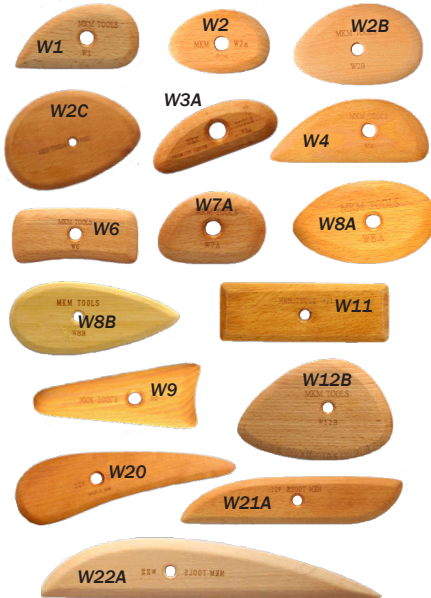

Quantity discounts apply on multiples of the same item

TOOLS

MKM Wooden Ribs

Item #	Dimensions	Price
W1.....	3½"L x 17/8"w.....	\$8.95
W2.....	2½"L x 1¾"w.....	\$7.95
W2B.....	4½"L x 3"w.....	\$8.95
W2C.....	6¾"L x 4½"w.....	\$13.95
W3A.....	3"L x 11/8"w.....	\$7.95
W4.....	45/8"L x 17/8"w.....	\$8.95
W6.....	41/8"L x 17/8"w.....	\$8.95
W7A.....	27/8"L x 17/8"w.....	\$8.95
W8A.....	41/8"L x 2¼"w.....	\$8.95
W8B.....	6¾"L x 27/8"w.....	\$13.95
W9.....	4¾"L x 2"w.....	\$8.95
W11.....	41/8"L x 6¼"w.....	\$11.95
W12B.....	6"L x 37/8"w.....	\$13.95
W20.....	8"L x 21/8"w.....	\$13.95
W21A.....	8¾"L x 2"w.....	\$13.95
W22A.....	12¾"L x 21/8"w.....	\$18.95

Kemper Wooden Ribs

Item #	1-5 @	6-11 @	12+ @
RB00.....	\$18.69	\$14.59	\$13.08
RB1.....	\$8.85	\$7.08	\$6.20
RB2.....	\$7.99	\$6.39	\$5.59
RB3.....	\$7.45	\$5.96	\$5.22
RB4.....	\$8.45	\$6.76	\$5.92
RB5.....	\$10.99	\$8.79	\$7.69
RB6.....	\$9.39	\$7.51	\$6.57
RB7.....	\$8.09	\$6.47	\$5.66
RB8.....	\$9.85	\$7.88	\$6.90

Economy Ribs

Set of 5 wood ribs in a variety of shapes.

Garrity Texture Ribs

Each side has a different pattern for consistent texture on your vessel or slabs. Foot2 rib has a curved edge for shaping and straight edge to stabilize against the wheel.

TEXTURE1-9.....	\$19.20
TEXTUREMICRO.....	\$19.20
FOOT2.....	\$16.80

Steel & Aluminum Scrapers

	1-5 @	6-11 @	12+ @
S1.....	\$3.59	\$2.87	\$2.51
S3.....	\$3.75	\$3.00	\$2.63
S4.....	\$3.65	\$2.92	\$2.56
SA4.....	\$4.09	\$3.27	\$2.86
S6.....	\$3.30	\$2.64	\$2.31
S10.....	\$4.25	\$3.40	\$2.98
SA10.....	\$4.59	\$3.67	\$3.21
S11S.....	\$5.59	\$4.47	\$3.91
S12.....	\$5.59	\$4.47	\$3.91